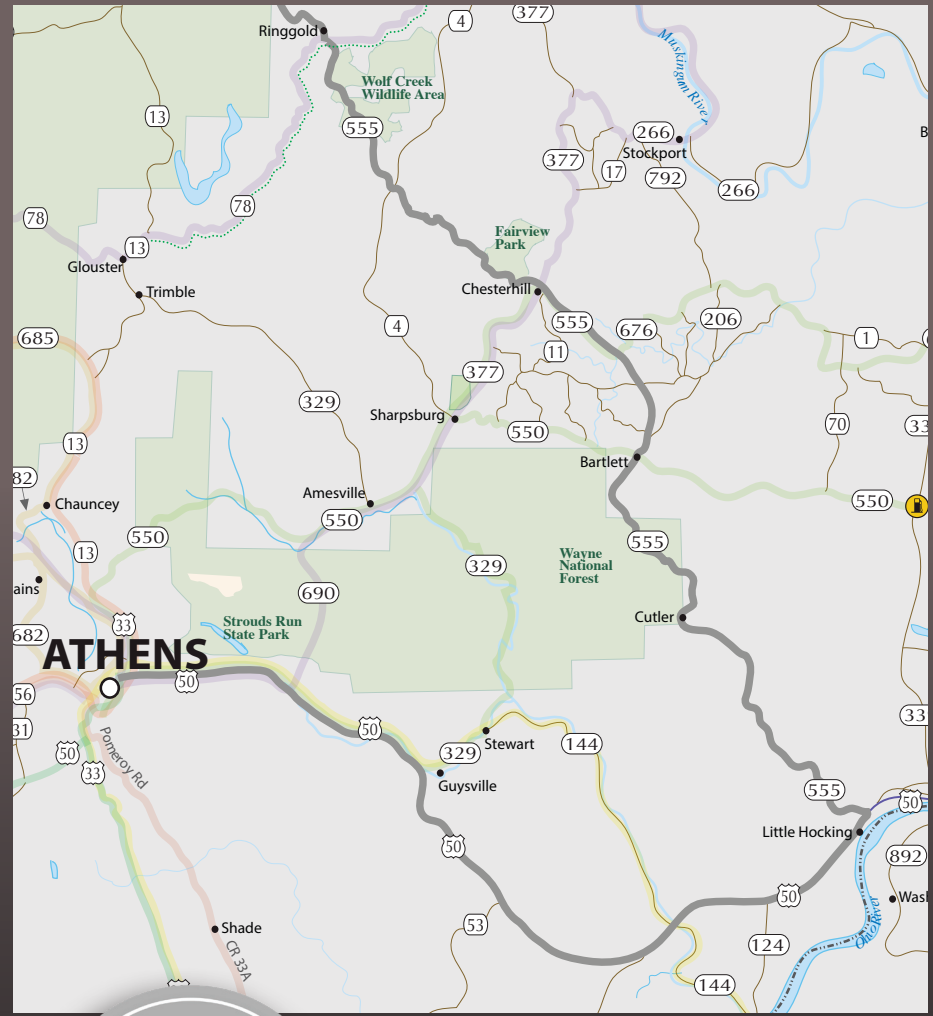

- 1. Turn Left on E State St.
- 2. L on 33 E
- 3. Exit to 50/32 E

- 4. L on Ohio State Route 555
- 5. Drive as long as you want...

Length: 87 Miles